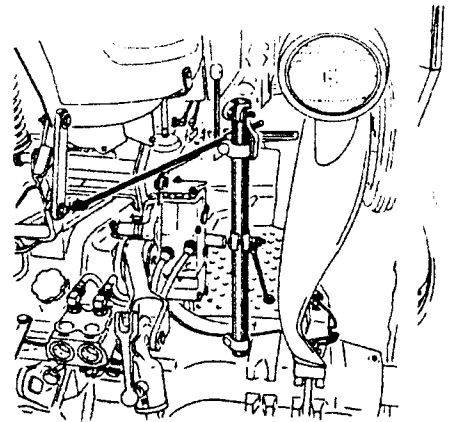

FEMCO, INC.
500 North 81 By-Pass
P.O. Box 1186
McPherson, KS 67460
Phone: 316-241-3513
FAX: 1-316-241-3532
Toll Free: 1-800-677-0898

#220604484

**UNIVERSAL
UMBRELLA BRACKET**

Fits all tractors, combines, Swathers, and
industrial equipment

MOUNTING INSTRUCTIONS

Universal
Mounting
Bracket
For Femco
Umbrellas

**MOUNTING INSTRUCTIONS
EXAMPLES OF MANNER OF
ATTACHMENT TO FARM TRACTOR**

Select a location on the tractor to the rear and right or left of seat. Use existing bolts or bolt holes for attachment of angle clip and brace rods. For stability, the brace rods should be at right angles to each other and as high on the body tube as possible.

Alternate installation can be made by bolting the body tube clamps to a fender or other suitable location. Keep body clamps as far apart as possible. Discard brace rods and brace rod clamps when installation is made in this manner.